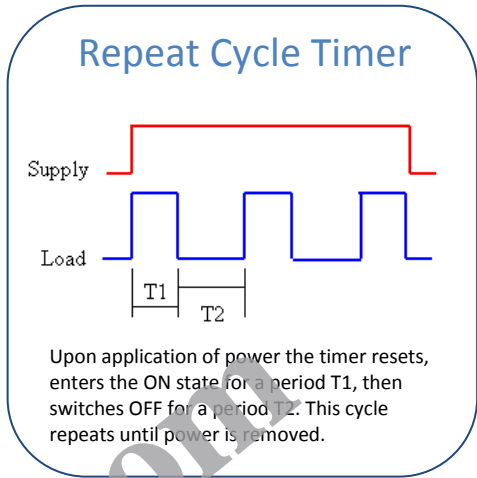

- Status LED's
- Manual Test
- Timing Actuator (T1)
- Timing Actuator (T2)
- ISO Din connector

Specification			
Timing Scale	T1 Time	Model Specific	T2 Time
Supply Voltage	24-240V AC/DC 50/60Hz or 12-24V DC (Standard)		Other supply voltages available on request
Current Consumption	4mA Max.	Timing Temp. Coefficient	+ or - 0.005% °C
Operating Temp.	-10 to +60°C	Scale Accuracy	+ or -10%
Environmental Protection	IP65, NEMA IV	Reset/ Test	Manual Touch Switch
Switch Capacity	1 Amp.	Printed Circuit Board	UL 94V0
Inrush Current	10 Amps for 10mSec	Repeat Accuracy	+ or - 1%
Switching Holding Voltage	400V	Indicators	LED's to indicate phases
Duty Cycles	100%	Design Standard	VDE 0110C
Input	DIN 46350-A / ISO 4400	Output	DIN 46350-A / ISO 4400 Dual Earth (0/6)
Supplied	Flat Gasket & screw	Optional Extras	Screws / Connectors / Power Cords