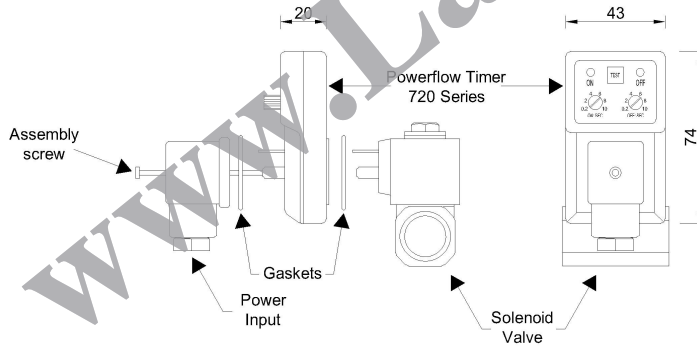

Technical Specification

Every effort has been taken to ensure the accuracy of this specification. However in order to maintain our technological lead we are continuously improving our products which could, without notice result in amendments or omissions to this specification. We cannot accept responsibility for damage, injury, loss or expenses resulting therein.

Specification			
Timing Scale	T1 Time	Model Specific	T2 Time
Supply Voltage	24-240V AC/DC 50/60Hz or 12-24V DC (Standard)		Other supply voltages available on request
Current Consumption	4mA Max.	Timing Temp. Coefficient	+ or - 0.005% °C
Operating Temp.	-10 to +60°C	Scale Accuracy	+ or -10%
Environmental Protection	IP65, NEMA IV	Reset/ Test	Manual Touch Switch
Switch Capacity	1 Amp.	Printed Circuit Board	UL 94V0
Inrush Current	10 Amps for 10mSec	Repeat Accuracy	+ or - 1%
Switching Holding Voltage	400V	Indicators	LED's to indicate phases
Duty Cycles	100%	Design Standard	VDE 0110C
Input	DIN 46350-A / ISO 4400	Output	DIN 46350-A / ISO 4400 Dual Earth (0/6)
Supplied	Flat Gasket & screw	Optional Extras	Screws / Connectors / Power Cords